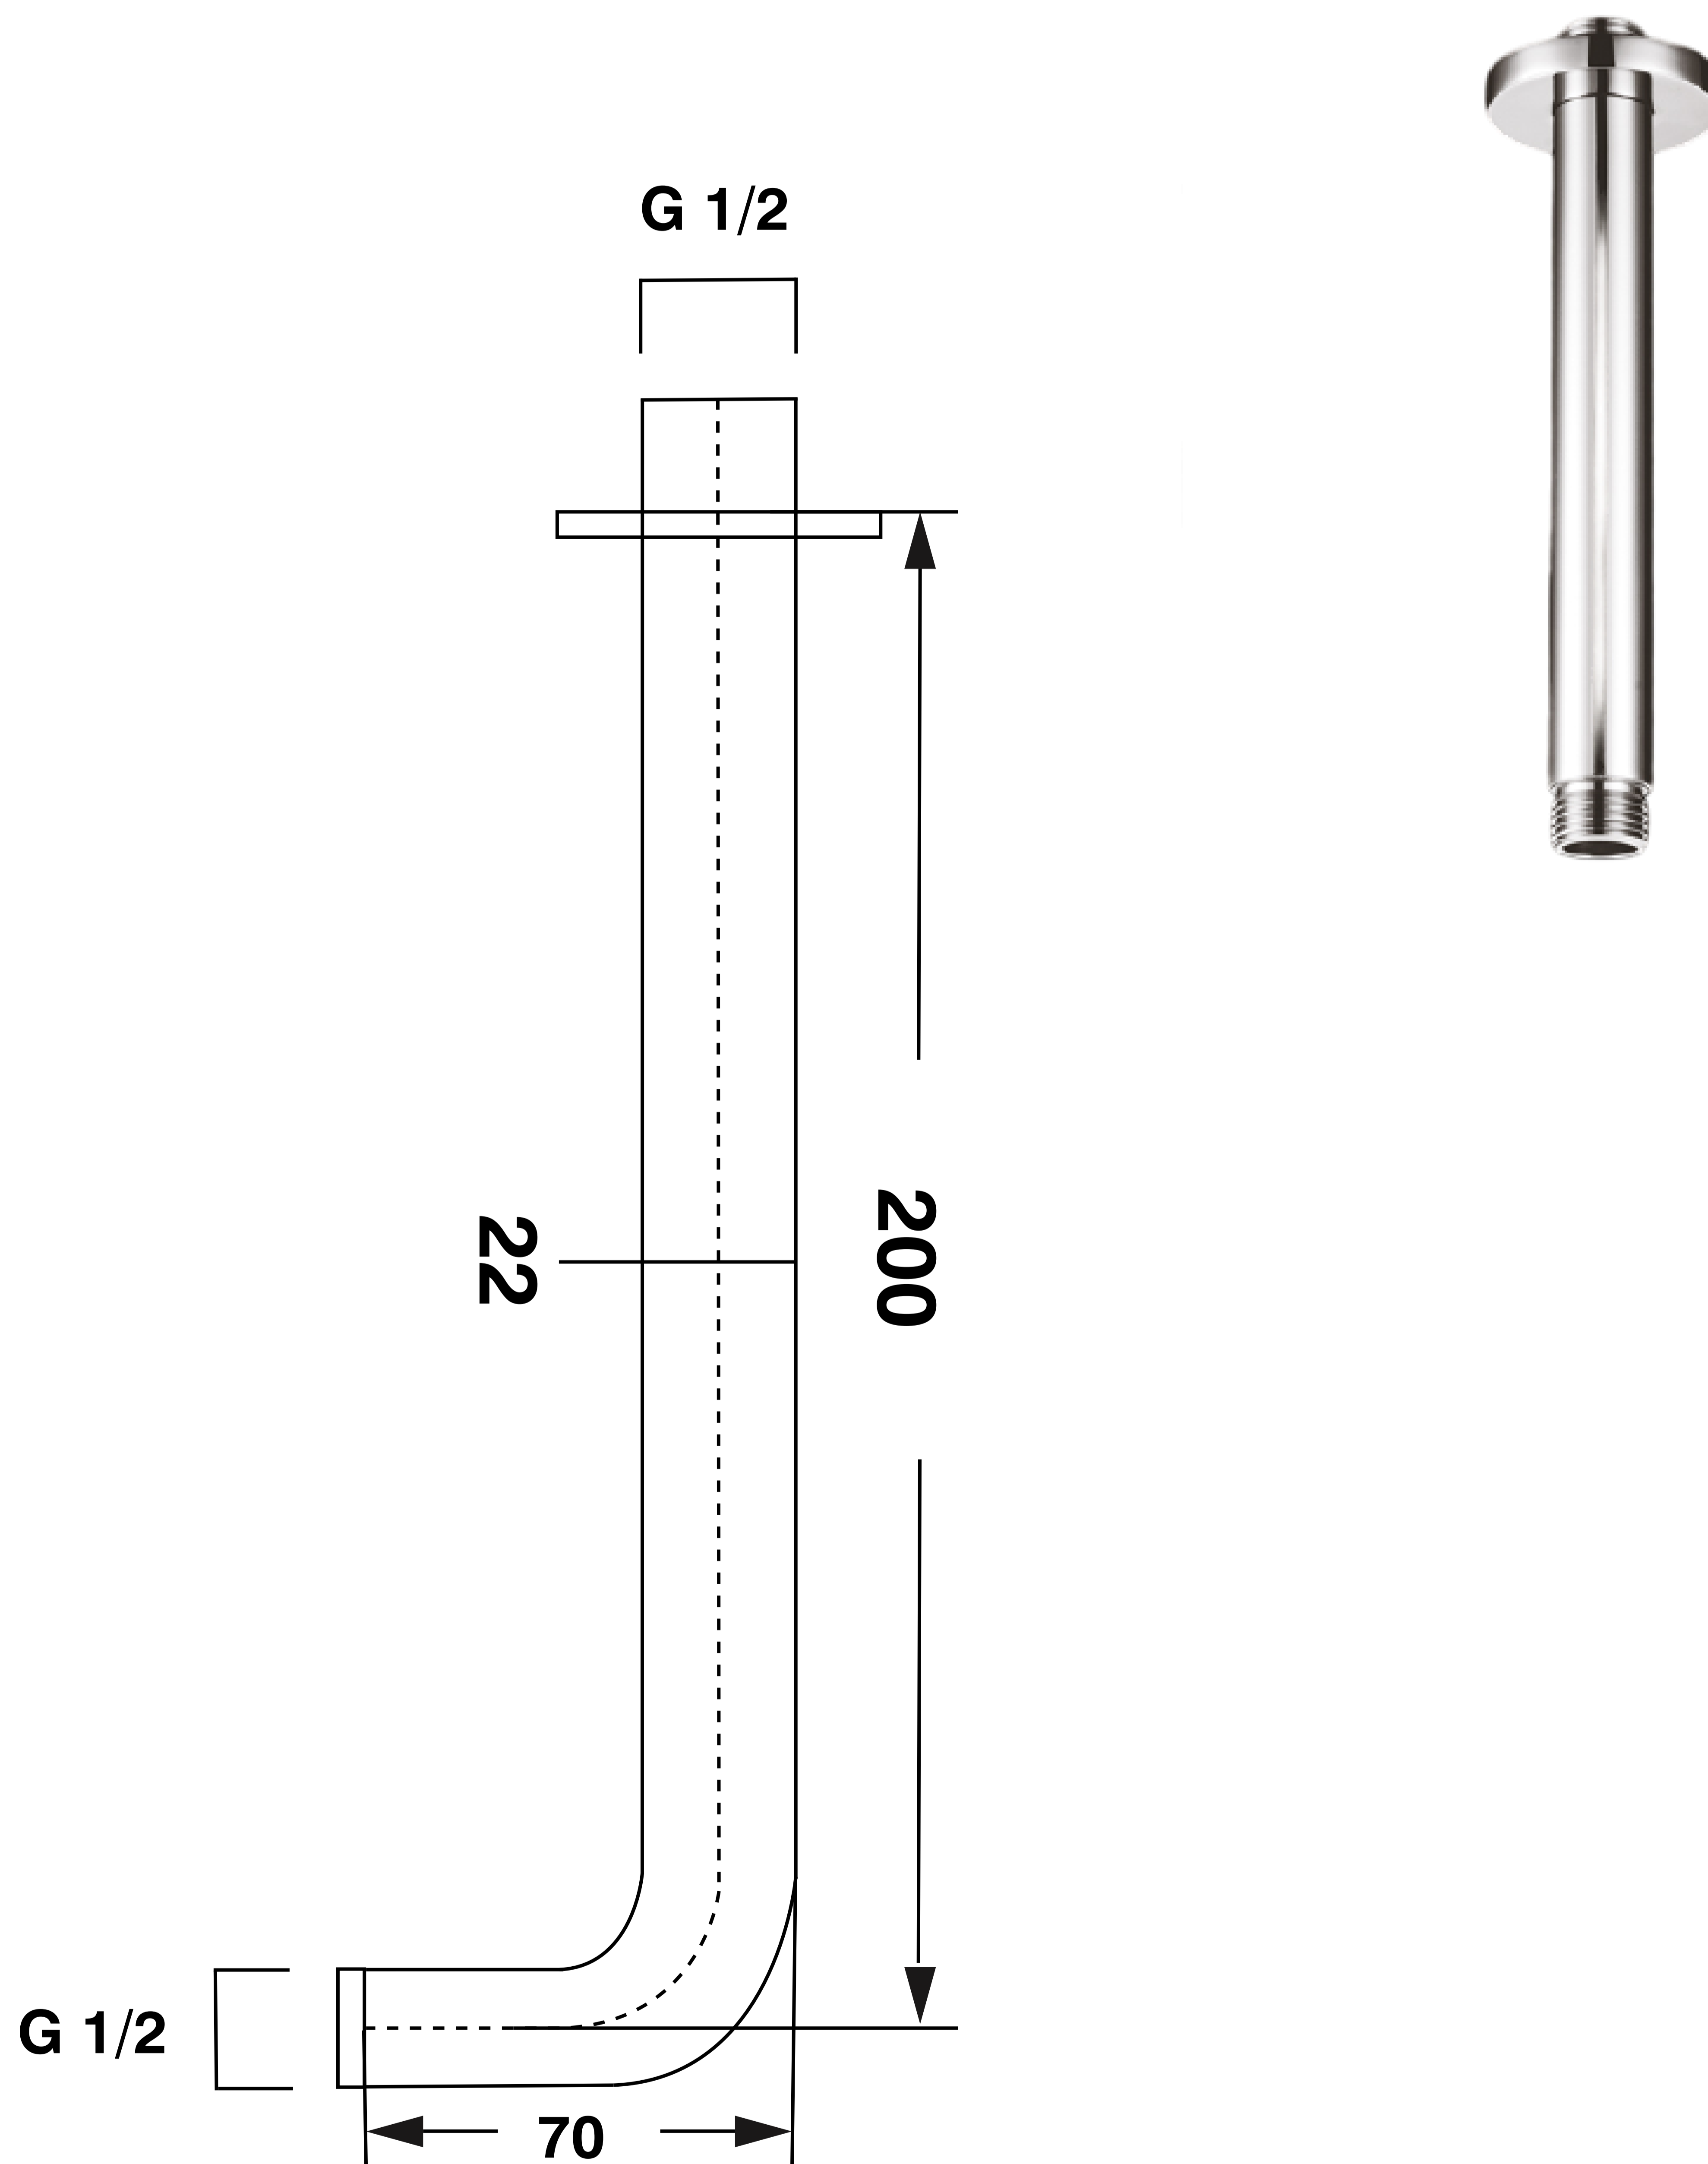

Brass Shower Arm

Product Code : 1458

Technical Drawing

All dimension are in **mm**